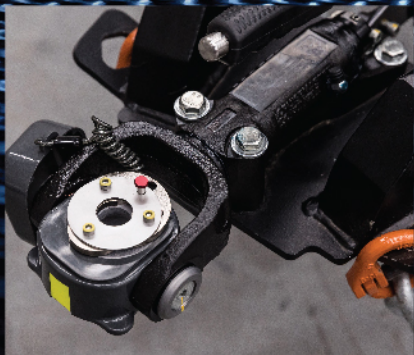

The Independent Suspension system on this unit ensures your off-road ready & that it will tow like a dream on road too.

The included batwing wrap around awning provides great shade from the harsh elements while you cook up a storm on the twin burner cooker. The usual upgrades are all included with this unit such as gas & 240v connections, mud terrain tyres, DO35 hitch, diesel heater & much more.

XSERIESRV.COM.AU

FOLLOW US

X SERIES RV AUSTRALIA

CAPACITY:
UP TO 4 ADULTS*

CHASSIS

ATM 1900kg*	●
Drawbar Tube Size 100mm x 50mm x 4mm Hot Dip Galvanised	●
16" Mud Terrain Tyres with 1 Spare Included	●
Alloy Rims	●
Heavy Duty Jockey Wheel	●
Do35 Hitch with Receiver Coupling	●
Electric Brakes & Manual Handbrake	●