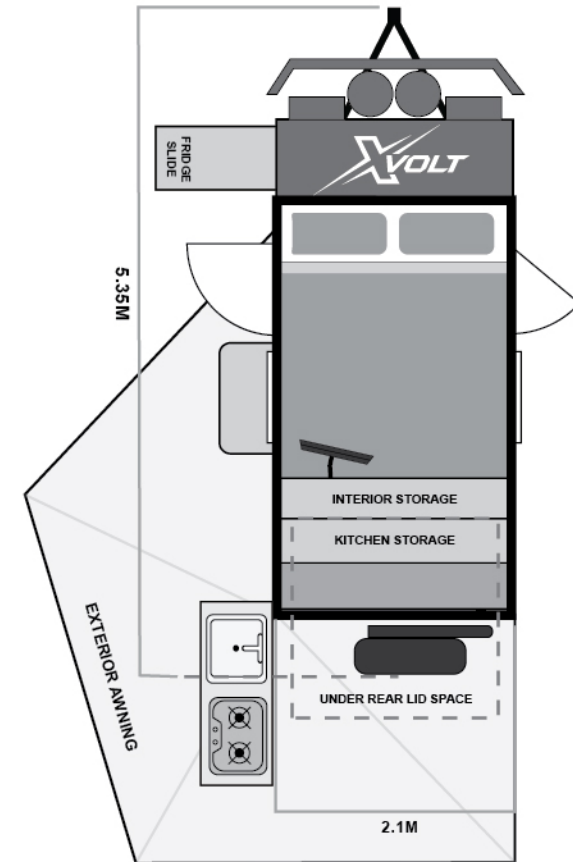

CAMPING ACCESSORIES

95L Dual Zone Fridge Freezer	○
2KVA Generator	○

● Standard ○ Optional Upgrades

*Sleeps up to 4 adults with additional rooftop tent.

* Data accurate at time of print, please visit website product listing for more unit specifications & most current information.

SIZE CLOSED - INCLUDES AERIAL
Length 5.35m - Width 2.1m - Height 2.4m

ATM
APPROX.
1900KG

CHARGER SYSTEM
REDARC ROGUE
POWER SYSTEM

BATTERY
1 x 150AH
LITHIUM

POWER
240V CONNECTION
INCLUDED

WATER TANKS
2 x 65L CLEAN