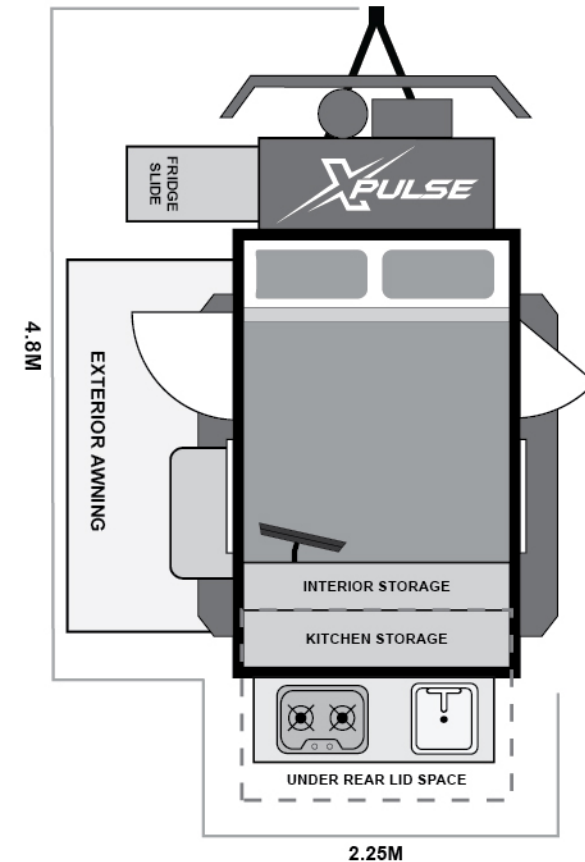

CAMPING ACCESSORIES

62L Dual Zone Fridge Freezer	○
2KVA Generator	○

● Standard ○ Optional Upgrades

*Sleeps up to 4 adults with additional rooftop tent.

* Data accurate at time of print, please visit website product listing for more unit specifications & most current information.

SIZE CLOSED - INCLUDES AERIAL
Length 4.8m - Width 2.25m - Height 2.2m

ATM

APPROX.
1500KG

CHARGER SYSTEM

REDARC ROGUE
POWER SYSTEM

BATTERY

1 x 150AH
LITHIUM

POWER