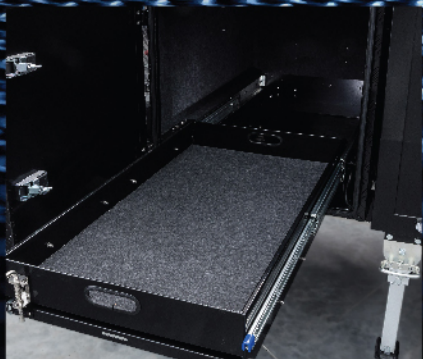

XSERIES RV

X PULSE

NEW X-SERIES HAS ARRIVED

POD CAMPER TRAILER

A COMPACT & EASY TO TOW UNIT,
IT'S THE PERFECT HITCH'N'GO CAMPER.

The weekend camping trip has never been easier than with this pod by your side. Setup & relax in under 5 minutes.

It's compact & lightweight, making it easy to tow even for beginners & the Independent suspension means your adventures will go smoothly on or off road!

This pod comes with the camping essentials like cooking facilities, water storage & power through the Lithium battery as well as some luxuries like the stereo system & Smart TV inside the main cabin.

If you have some tag-a-long friends joining the trip, the Pulse is compatible with rooftop tents so more can join the adventure.

XSERIESRV.COM.AU

FOLLOW US

X SERIES RV AUSTRALIA

CAPACITY:
UP TO 4 ADULTS*