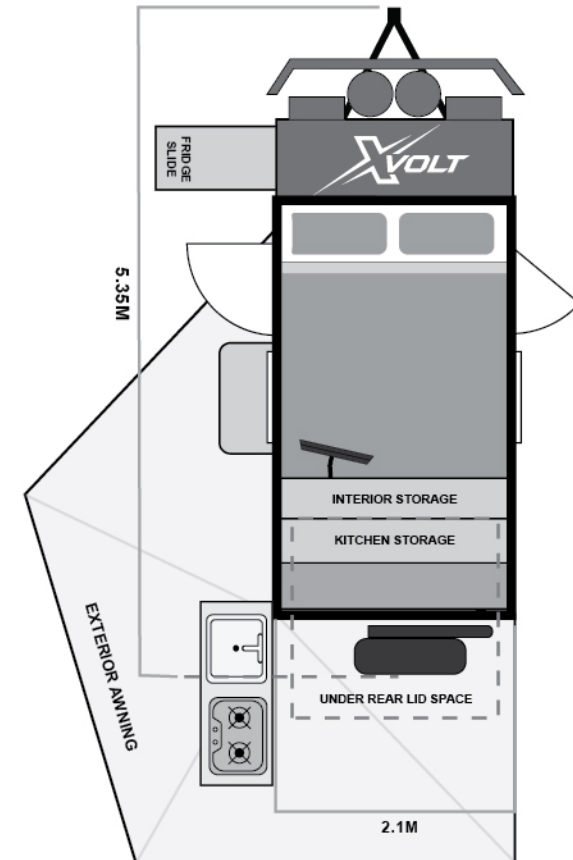

INTERIOR GENERAL

Multimedia Stereo System & Smart TV	●
Dual Interior Speakers for Stereo	●
Internal & External LED Lighting Throughout	●
Double Size Main Bed	●
Roof Mounted Ventilation Fan	●
Window with Black Out & Fly Screen Panels	●
Built in Diesel Heater with Remote Control	●
Wall Mounter Storage Pouches	●

CAMPING ACCESSORIES

95L Dual Zone Fridge Freezer	○
2KVA Generator	○

● Standard ○ Optional Upgrades

*Sleeps up to 4 adults with additional rooftop tent.

* Data accurate at time of print, please visit website product listing for more unit specifications & most current information.

SIZE CLOSED - INCLUDES AERIAL
Length 5.35m - Width 2.1m - Height 2.4m

TARE
APPROX.
1100KG

CHARGER SYSTEM
REDARC ROGUE
POWER SYSTEM

BATTERY
1 x 150AH
LITHIUM

POWER
240V CONNECTION
INCLUDED

WATER TANKS
2 x 65L CLEAN