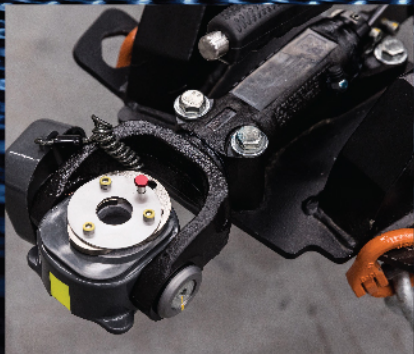

XSERIES RV

XVOLT

NEW X-SERIES HAS ARRIVED

FAMILY POD CAMPER TRAILER

**EXPLORATION & ADVENTURE AWAIT WITH THIS
OFF-ROAD READY ADVENTURER.**

This unit embodies travel & exploration, it's great for both short trips away or cross Aus adventures with super fast setup. It's truly your next holiday on wheels!

The Independent Suspension system on this unit ensures your off-road ready & that it will tow like a dream on road too.

The included batwing wrap around awning provides great shade from the harsh elements while you cook up a storm on the twin burner cooker. The usual upgrades are all included with this unit such as gas & 240v connections, mud terrain tyres, DO35 hitch, diesel heater & much more.

XSERIESRV.COM.AU

FOLLOW US

X SERIES RV AUSTRALIA

CAPACITY:
UP TO 4 ADULTS*