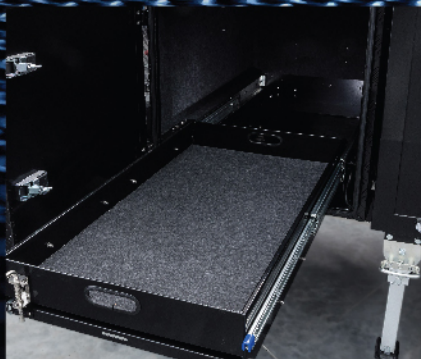

XSERIES RV

X PULSE

NEW X-SERIES HAS ARRIVED

POD CAMPER TRAILER

A COMPACT & EASY TO TOW UNIT,
IT'S THE PERFECT HITCH'N'GO CAMPER.

The weekend camping trip has never been easier than with this pod by your side. Setup & relax in under 5 minutes.

It's compact & lightweight, making it easy to tow even for beginners & the Independent suspension means your adventures will go smoothly on or off road!

This pod comes with the camping essentials like cooking facilities, water storage & power through the Lithium battery as well as some luxuries like the stereo system & Smart TV inside the main cabin.

If you have some tag-a-long friends joining the trip, the Pulse is compatible with rooftop tents so more can join the adventure.

XSERIESRV.COM.AU

FOLLOW US

X SERIES RV AUSTRALIA

CAPACITY:
UP TO 4 ADULTS*