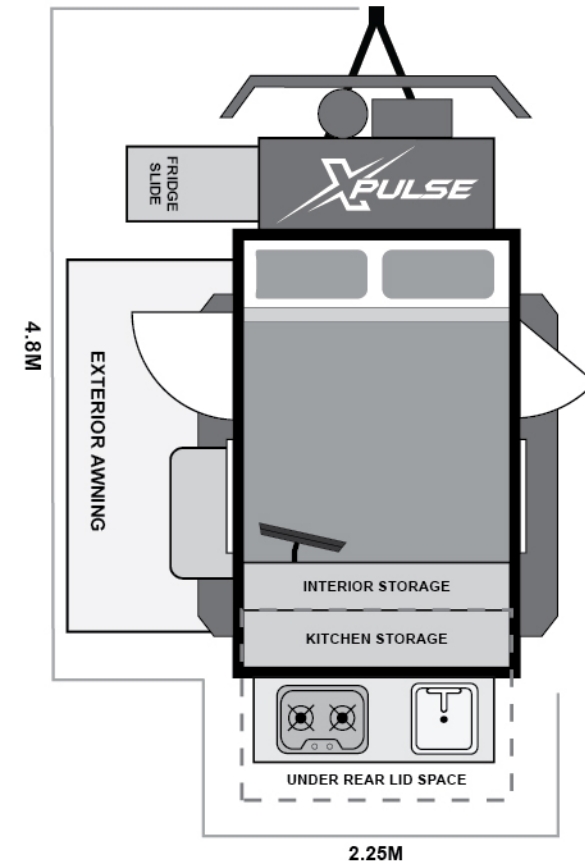

CAMPING ACCESSORIES

62L Dual Zone Fridge Freezer	○
2KVA Generator	○

● Standard ○ Optional Upgrades

*Sleeps up to 4 adults with additional rooftop tent.

* Data accurate at time of print, please visit website product listing for more unit specifications & most current information.

SIZE CLOSED - INCLUDES AERIAL
Length 4.8m - Width 2.25m - Height 2.2m

ATM
APPROX.
1500KG

TARE
APPROX.
1000KG

BALL WEIGHT
APPROX.
140KG

CHARGER SYSTEM
REDARC ROGUE
POWER SYSTEM

BATTERY
1 x 150AH
LITHIUM

POWER
240V CONNECTION
INCLUDED