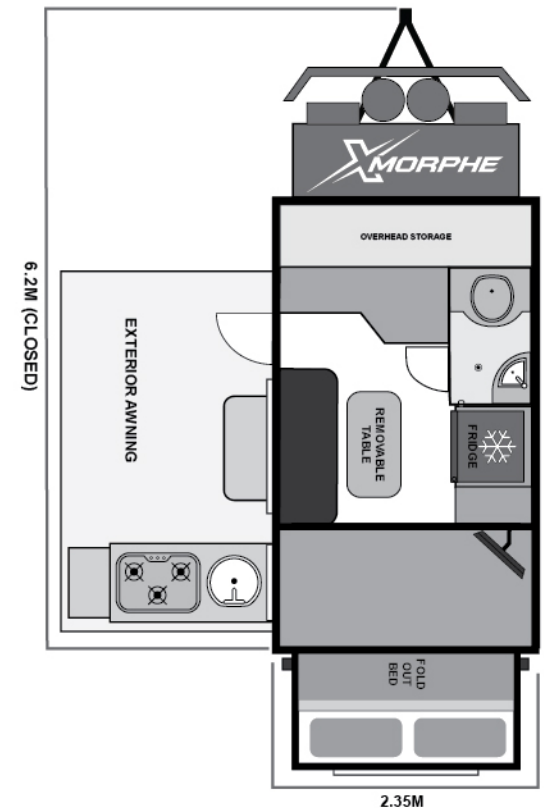

INTERIOR GENERAL

Multimedia Touch Screen Stereo System & 24" Smart TV	●
Dometic Dual System Heating & Cooling Air Conditioner & Diesel Heater	●
Internal & External LED Lighting Throughout	●
Queen Size Main Bed	●
Leatherette Lounge Seating Area with Swing Away Table	●
Windows with Block Out & Fly Screen Panels	●
Wood Printed Vinyl Flooring	●
Grey Cabinetry Finishings with Black Handles	●
Built In Sky Light Hatch with LED Lighting	●
Interior & Exterior Speakers	●

POWER

REDARC Battery Management System with Solar Reg, Charging, & Bluetooth Controls	●
Anderson Plug Car Connections	●
2 x 150ah Lithium Batteries	●
Dual 200w Roof Mounted Solar Panels	●
3000 WATT - 12v / 240v Inverter System	●
240V Connection with Multiple GPO Points	●
Multiple 12V Sockets with Dedicated Fridge Sockets	●

CAMPING ACCESSORIES

62L Dual Zone Fridge Freezer	○
2KVA Generator	○

● Standard ○ Optional Upgrades

* Data accurate at time of print, please visit website product listing for more unit specifications & most current information.

** Weights are indicative and subject to change. The build specification will change the weight. Actual weights will be displayed on compliance plates at time of build. Pods only have diesel heater but other models have both Dometic aircon/diesel heaters

SIZE CLOSED - INCLUDES A/C
Length 6.2m - Width 2.3m - Height 2.8m

ATM

APPROX.
2850KG

TARE

APPROX.
1700KG

BALL WEIGHT

APPROX.
200KG

CHARGER SYSTEM

REDARC POWER
SYSTEM & INVERTER

BATTERY

2 x 150AH
LITHIUM

POWER

240V CONNECTION
INCLUDED

WATER TANKS

2 x 95L CLEAN
1 x 125L GREY

HEATING & COOLING

DOMETIC DUAL SYSTEM
INC. & DIESEL HEATER

CAPACITY

2 ADULTS

GAS & JERRY HOLDERS

2 x 9KG GAS
2 x 20L JERRY