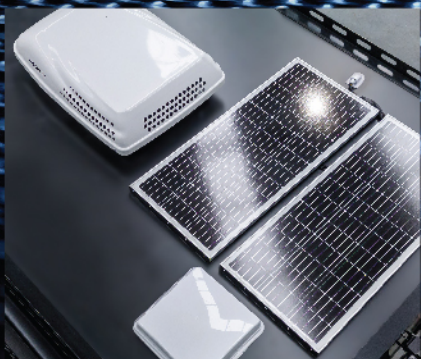

XSERIES RV

XMORPHE

NEW X-SERIES HAS ARRIVED

13FT POP TOP HYBRID CARAVAN WITH ELECTRIC ACTUATOR RAISING ROOF

THE COMPACT HYBRID CARAVAN OPTION FOR THE OUTDOORS & ADVENTURE!

The Pop Top you have been waiting for, with all the bells & whistles, including actuator raising roof & simple fold out main bed for an easy no fuss setup.

It comes with everything you need to cook up a full meal wherever you are with a built in internal fridge & external Thetford branded 3 burner cooker. Then take a break & enjoy your meal under the shade of your large electric awning.

The on board REDARC Power management system lets you control your camper with a Bluetooth App system & you can make the most of your power with the built in Inverter. Then keep everything charged up with the dual roof mounted solar panels.

XSERIESRV.COM.AU

FOLLOW US

X SERIES RV AUSTRALIA

CAPACITY:
2 ADULTS